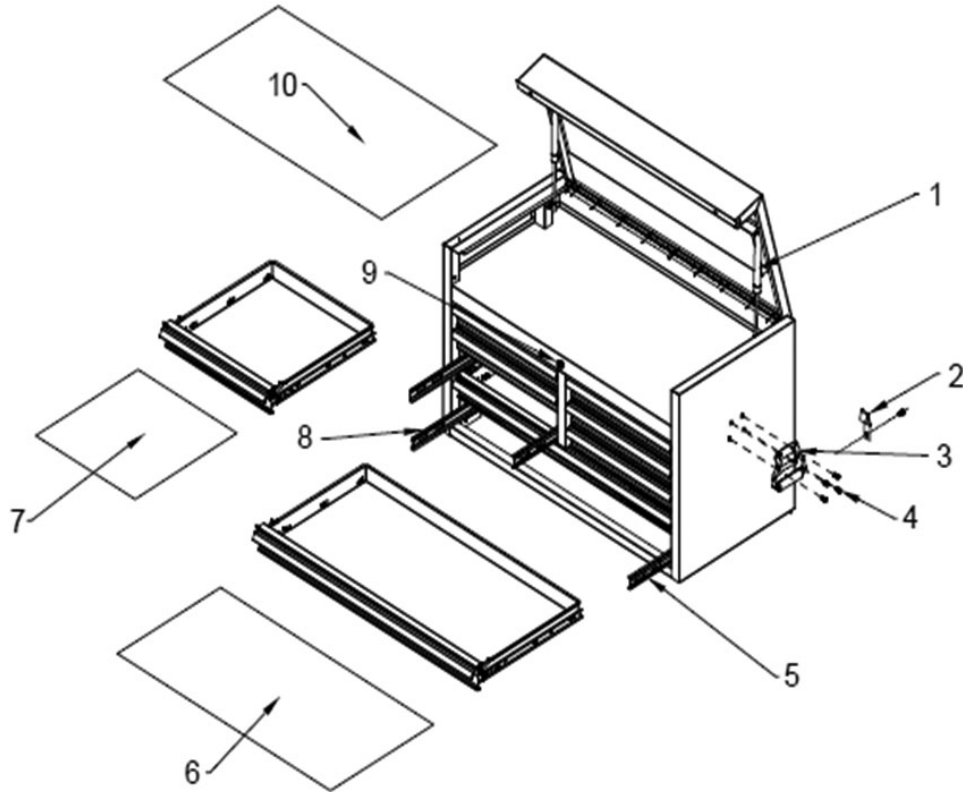

PARTS FOR:
TOPCHEST 8 DRAWER 915mm
HEAVY-DUTY
MODEL: **PTB91508**

Issue: 1
Issue Date: 101214

ITEM	PART NO	DESCRIPTION
1	PTB-303053	GAS STRUT
2	PTB-200837	CONNECTOR
3	PTB-306001	CHEST HANDLE
4	PTB-321051	HEX BOLT (M6x12)
5	PTB-300023	BEARING SLIDE (R)
6	PTB-550113	DRAWER LINER
7	PTB-550620	DRAWER LINER
8	PTB-300022	BEARING SLIDE (L)
9	PTB-304007	LOCK AND KEY
10	PTB-550695	TOP LINER