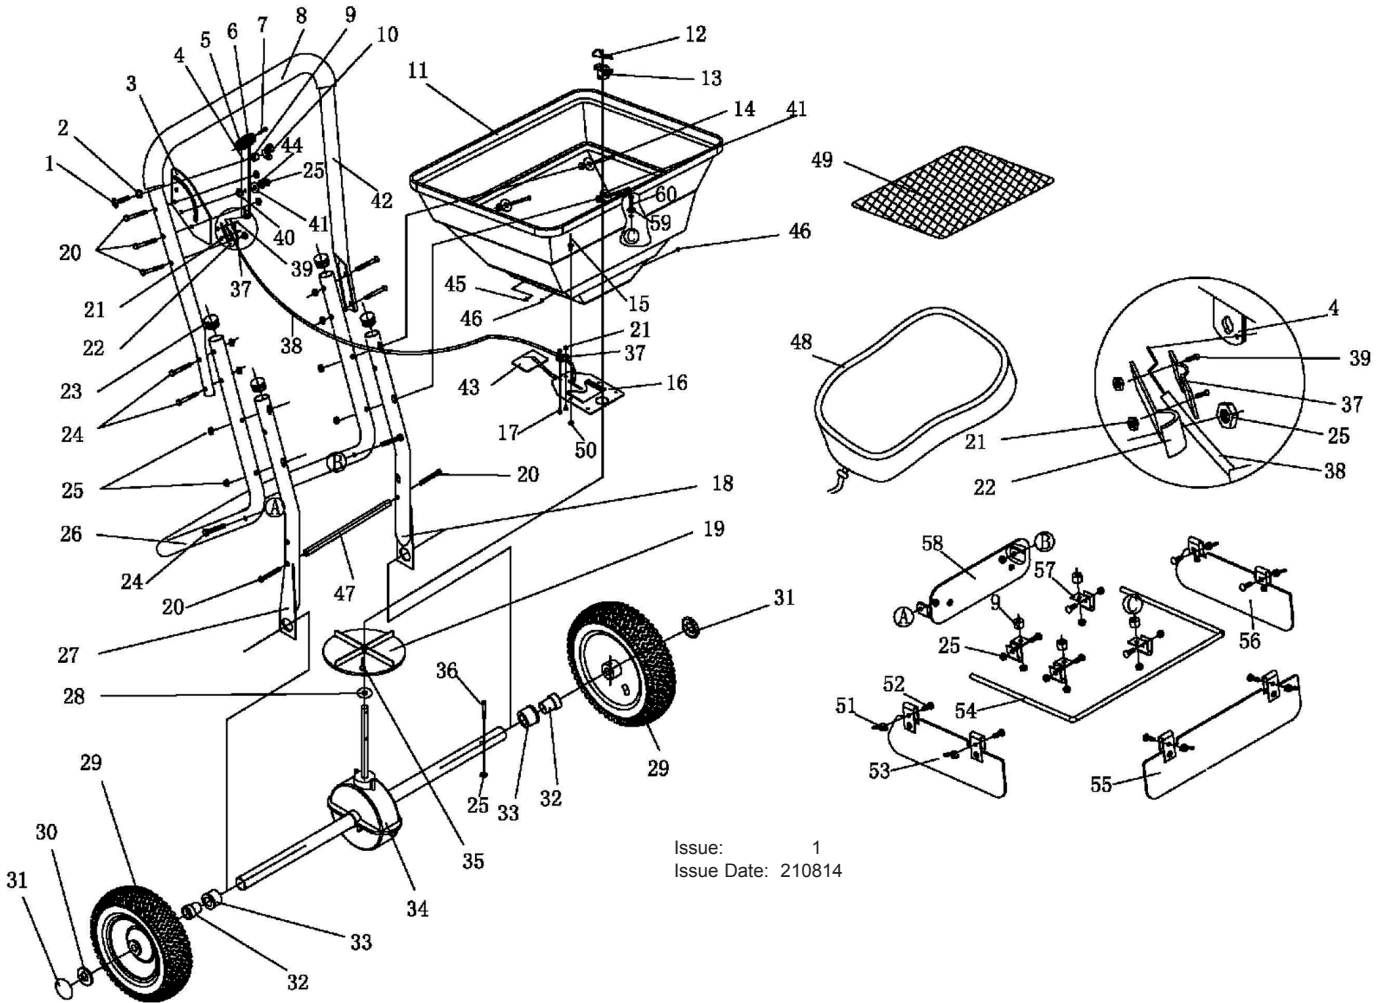

PARTS FOR:
STAINLESS STEEL BROADCAST SALT SPREADER
37KG WALK BEHIND
MODEL: SSB37W

Issue: 1
 Issue Date: 210814

ITEM	PART NO	DESCRIPTION	ITEM	PART NO	DESCRIPTION	ITEM	PART NO	DESCRIPTION
1	SSB37W.01	CARRIAGE BOLT M6x25	21	SSB37W.21	LOCK NUT (M5)	41	SSB37W.41	FLAT WASHER
2	SSB37W.02	TOOTH WASHER 8mm	22	SSB37W.22	PIVOT BRACKET	42	SSB37W.42	HANDLE
3	SSB37W.03	GAUGE & LEVER ASS'Y	23	SSB37W.23	END CAP	43	SSB37W.43	ACTIVE ADJUSTABLE PLATE
4	SSB37W.04	ADJUST HANDLE POLE	24	SSB37W.24	HEX BOLT (M6x40)	44	SSB37W.44	SPRING WASHER 6mm
5	SSB37W.05	ADJUST HANDLE (A)	25	SSB37W.25	LOCK NUT (M6)	45	SSB37W.45	END COVER (LARGE)
6	SSB37W.06	ADJUST HANDLE (B)	26	SSB37W.26	SUPPORT LEG	46	SSB37W.46	END COVER (SMALL)
7	SSB37W.07	SCREW (M4x18)	27	SSB37W.27	WHEEL ASS'Y FRAME (RIGHT)	47	SSB37W.47	CONNECTING ROD
8	SSB37W.08	HANDLE GRIP	28	SSB37W.28	WASHER	48	SSB37W.48	RAIN COVER
9	SSB37W.09	SPACER	29	SSB37W.29	PNEUMATIC WHEEL	49	SSB37W.49	HOPPER SCREEN
10	SSB37W.10	WING NUT (M6)	30	SSB37W.30	FLAT WASHER	50	SSB37W.50	FLAT WASHER
11	SSB37W.11	HOPPER	31	SSB37W.31	AXLE END COVER	51	SSB37W.51	WING NUT (M6)
12	SSB37W.12	R-PIN (2.5x80)	32	SSB37W.32	INNER AXLE BUSHING	52	SSB37W.52	CARRIAGE BOLT (M6x20)
13	SSB37W.13	CENTRE COVER	33	SSB37W.33	OUTER AXLE BUSHING	53	SSB37W.53	DEFLECTOR (LEFT)
14	SSB37W.14	HEX BOLT (M6x70)	34	SSB37W.34	GEARBOX & AXLE ASS'Y	54	SSB37W.54	BOOM STICK
15	SSB37W.15	RIVET (5x13)	35	SSB37W.35	SCREW (M4x20)	55	SSB37W.55	DEFLECTOR (FRONT)
16	SSB37W.16	FIXED ADJUSTABLE PLATE	36	SSB37W.36	HEX BOLT (M6x60)	56	SSB37W.56	DEFLECTOR (RIGHT)
17	SSB37W.17	HEX BOLT (M5x12)	37	SSB37W.37	CLAMP PLATE	57	SSB37W.57	CATCH
18	SSB37W.18	WHEEL ASS'Y FRAME (LEFT)	38	SSB37W.38	ADJUSTABLE CONTROL CABLE	58	SSB37W.58	DEFLECTOR (REAR)
19	SSB37W.19	IMPELLER	39	SSB37W.39	HEX BOLT (M5x10)	59	SSB37W.59	FLAT WASHER (6mm)
20	SSB37W.20	HEX BOLT (M6x35)	40	SSB37W.40	NYLON WASHER	60	SSB37W.60	HEX BOLT (M6x30)