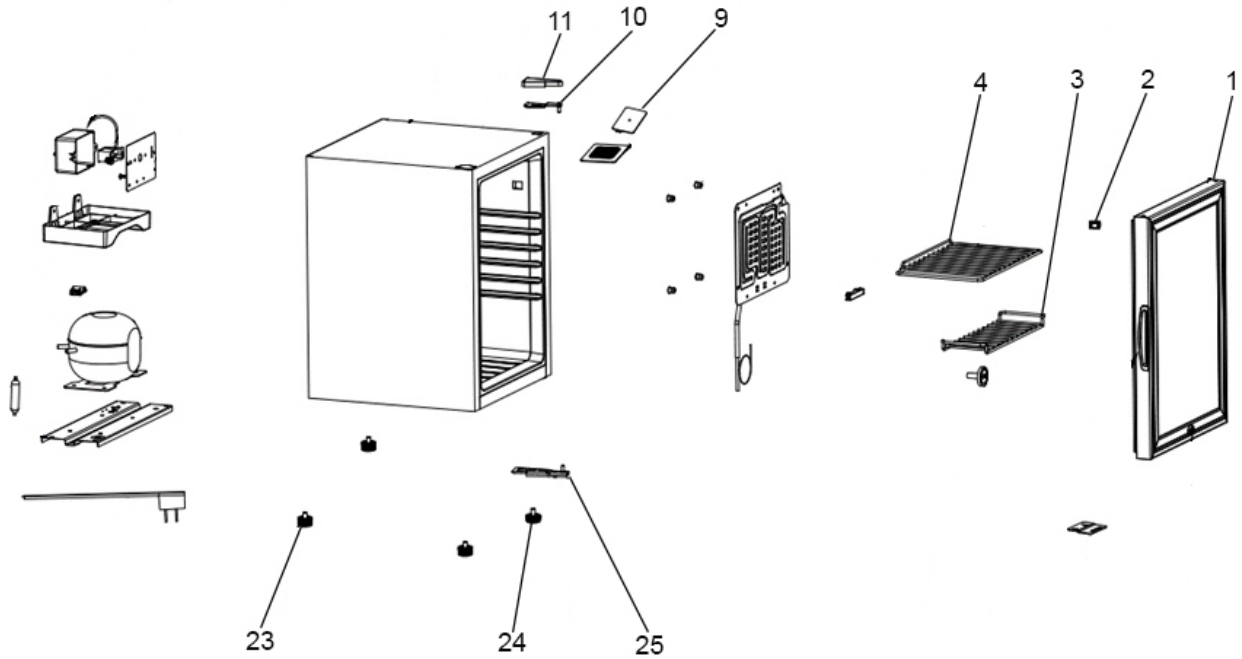

Parts Information:  
**Baridi 40L Drinks Mini Fridge with LED Light, Black and Glass Door**  
**Model No: DH98**

Item	Part No.	Description
1	DH10296	Glass door
2	DH10297	Light switch
3	DH10298	Small shelf
4	DH10299	Large shelf
9	DH10300	LED light PCB

Item	Part No.	Description
10	DH10301	Upper hinge
11	DH10302	Upper hinge cover
23	DH10009	Adjustable Foot, 17mm
24	DH10008	Adjustable Foot, 14mm
25	DH10303	Lower hinge

**NOTE:** It is our policy to continually improve products and as such we reserve the right to alter data, specifications and component parts without prior notice. There may be alternative versions of this product, please contact us should you require this information.