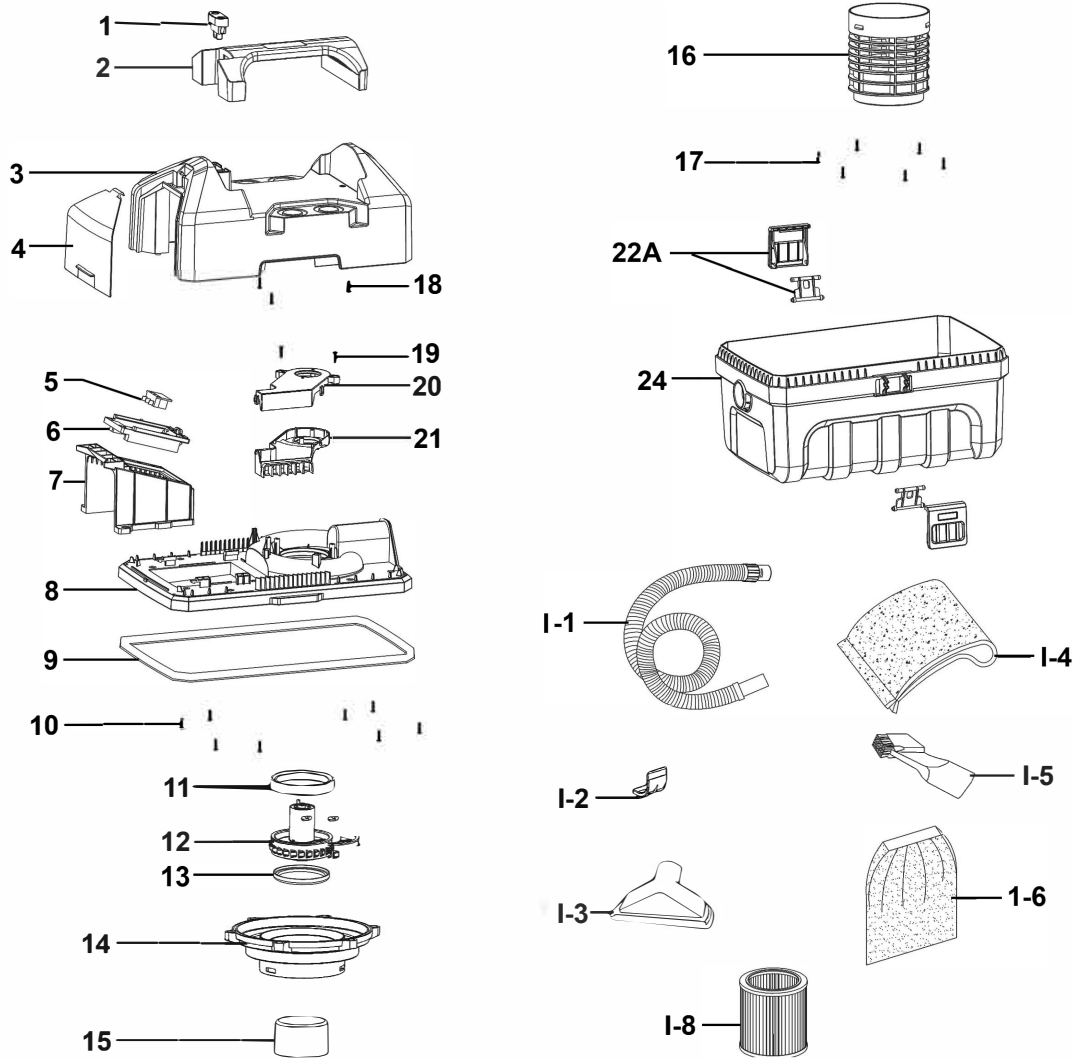

Parts Information:  
**10L Wet and Dry Vacuum Cleaner 20V**  
**SV20 Series**  
**Model No: CP20VWDV**

| Item | Part No.    | Description                   |
|------|-------------|-------------------------------|
| 1    | CP20VWDV-01 | Switch                        |
| 2    | CP20VWDV-02 | Handle                        |
| 3    | CP20VWDV-03 | Top Cover                     |
| 4    | CP20VWDV-04 | Side Cover                    |
| 5    | CP20VWDV-05 | Battery Connection            |
| 6    | CP20VWDV-06 | Battery Housing Bracket       |
| 7    | CP20VWDV-07 | Battery Housing               |
| 8    | CP20VWDV-08 | Motor Support                 |
| 9    | CP20VWDV-09 | Seal for Motor Support        |
| 10   | CP20VWDV-10 | Self Tapping Screw ST4.2 x 16 |
| 11   | CP20VWDV-11 | Rubber Cushion (Upper)        |
| 12   | CP20VWDV-12 | Motor                         |
| 13   | CP20VWDV-13 | Rubber Cushion (Lower)        |
| 14   | CP20VWDV-14 | Lower Cover for Motor         |
| 15   | CP20VWDV-15 | Float                         |