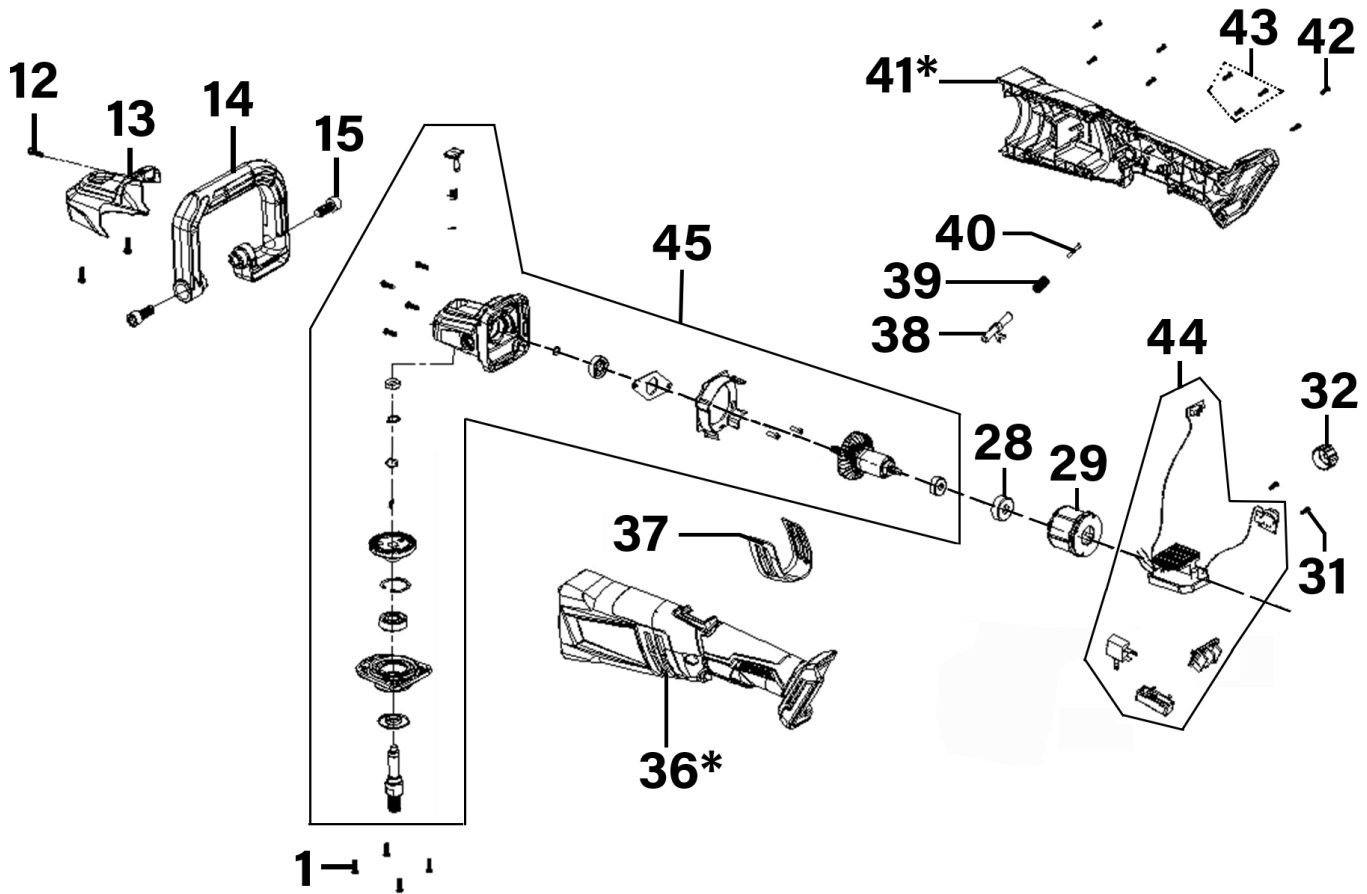

Parts Information:  
**Brushless Rotary Polisher 20V Cordless**  
**Ø180mm - Body Only**  
**Model No: CP20VRPX**

Item	Part No.	Description
1	CP20VRPX-01	Slotted Pan Head Screw M4 x 10
12	CP20VRPX-12	Slotted Pan Head Screw M4 x 10
13	CP20VRPX-13	Front Cover
14	CP20VRPX-14	Main Handle
15	SCB825.SB	Socket Cap Bolt M8 x 25mm Black
28	CP20VRPX-28	Bearing Sleeve
29	CP20VRPX-29	Brushless Stator 20v
31	CP20VRPX-31	Self Tapping Screw Ø2.5 x 6
32	CP20VRPX-32	Speed Control Button
36*	CP20VRPX-36+41	Casing Complete
37	CP20VRPX-37	Dust Cover

Item	Part No.	Description
38	CP20VRPX-38	Switch Self-Locking Lever
39	CP20VRPX-39	Self Locking Lever Spring
40	CP20VRPX-40	Self Locking Lever Pin
42	CP20VRPX-42	Self Tapping Screw ST4 x 18
43	CP20VRPX-43	Self Tapping Screw ST4 x 12
44	CP20VRPX-CB	Control Board c/w switch
45	CP20VRPX-GBA	Gearbox Assembly
--	CP20VRPX-44	Pad Hex Key (Not Shown)
--	CP20VRPX-45	Backing Pad Ø180mm (Not Shown)
--	CP20VRPX-46	Flat Polishing Pad - Orange (Not Shown)
--	CP20VRPX-47	Woolen Polishing Pad (Not Shown)