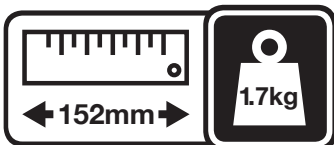

Kielder®

KWT-002

18V COMPACT 1/2" IMPACT WRENCH

AVAILABLE AS A KIT / BARE UNIT

- KWT-002-03 - 1 x 4.0AH, CHARGER & CASE
- KWT-002-08 - 2 x 4.0AH, CHARGER, 3 x 1/2" SOCKETS (17, 19 & 21MM) & CASE
- KWT-002-06 - BARE UNIT

SPECIFICATION

Max Torque	430 Nm
Drive	1/2"
Weight - including 4.0Ah	1.7kg
Motor	Digital Brushless
Gearbox	All Metal
Speed	0-2750 Min-1
Impact Rate	0-3250 IPM
Vibration* Max / 100Nm	9.75 m/s ² / 4.80 m/s ²
Acoustic Pressure	<97 dB(A) K=3dB
Acoustic Power	<108 dB(A) K=3dB
Battery Type	Lithium-ion
Charge Time (4.0Ah)	80 mins

*Test results produced on Larson Davis HVM 100 Vibration Meter, M18 x 1.25 fastening using 19mm deep impact socket. Calibration standard: ISO 8041.

Note: Batteries are excluded from the 3 Year Warranty and have a separate fixed period warranty of 12 months.