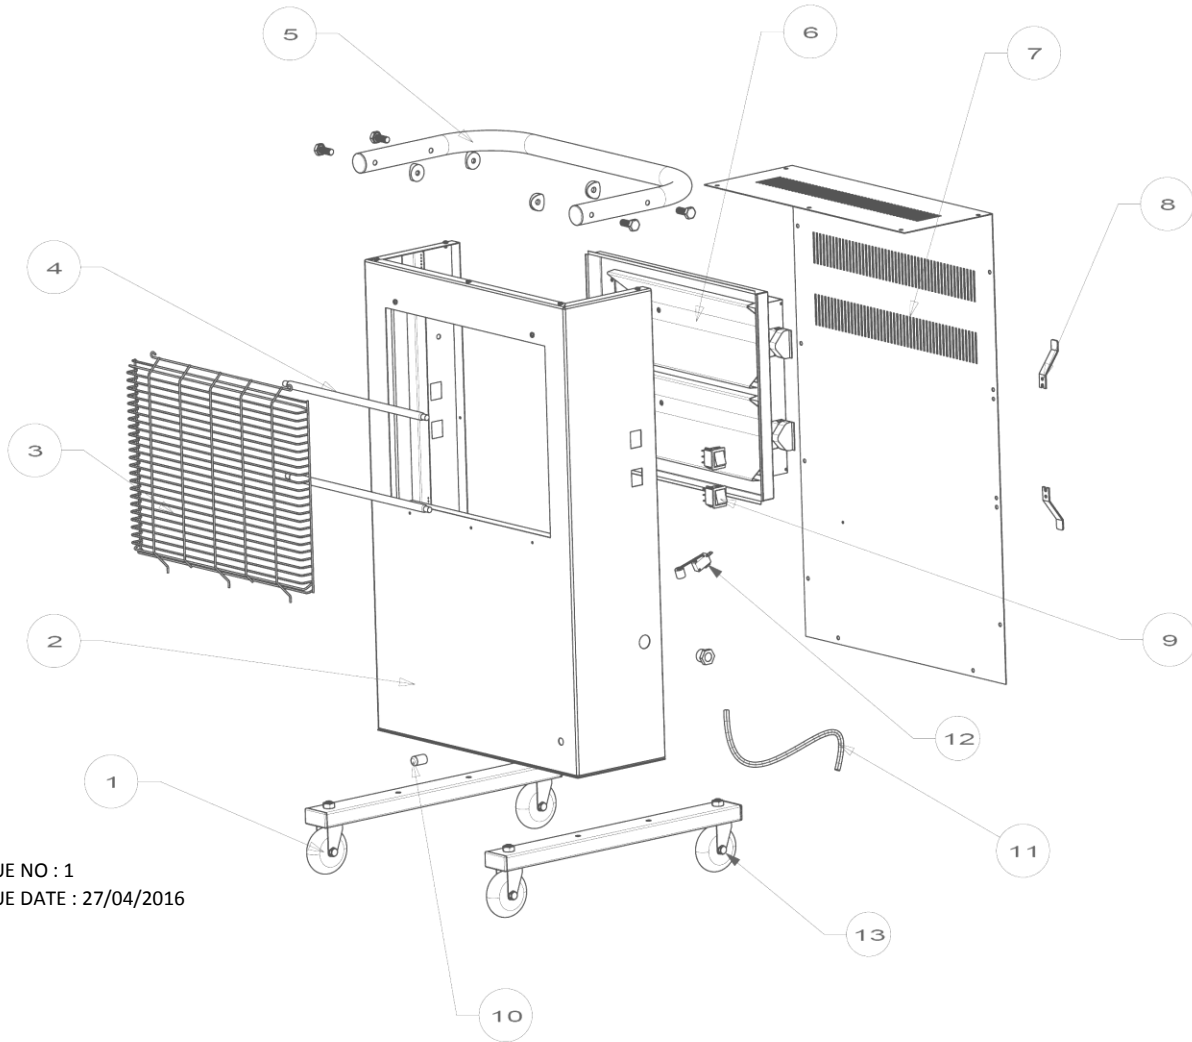

**PARTS FOR :**  
**INFRARED CABINET HEATER 1.5/3kW 230V**  
**MODELS: IRC153.V5**

ISSUE NO : 1  
 ISSUE DATE : 27/04/2016

ITEM	PART NO	DESCRIPTION	ITEM	PART NO	DESCRIPTION
1	IRC153.V5-01	CASTOR WHEEL (NO BRAKE)	8	IRC153.V5-08	CABLE WINDING
2	IRC153.V5-02	MAIN BODY	9	IRC153.V5-09	MAIN SWITCH
3	IRC153.V5-03	FRONT GUARD	10	IRC153.V5-10	INDICATOR LIGHT
4	IRC153.V5-04	QUARTZ INFRARED ELEMENT 230V	11	IRC153.V5-11	CABLE & PLUG
5	IRC153.V5-05	HANDLE	12	IRC153.V5-12	TILT SWITCH
6	IRC153.V5-06	REFLECTOR	13	IRC153.V5-13	CASTOR WHEEL (c/w BRAKE)
7	IRC153.V5-07	BACK COVER			