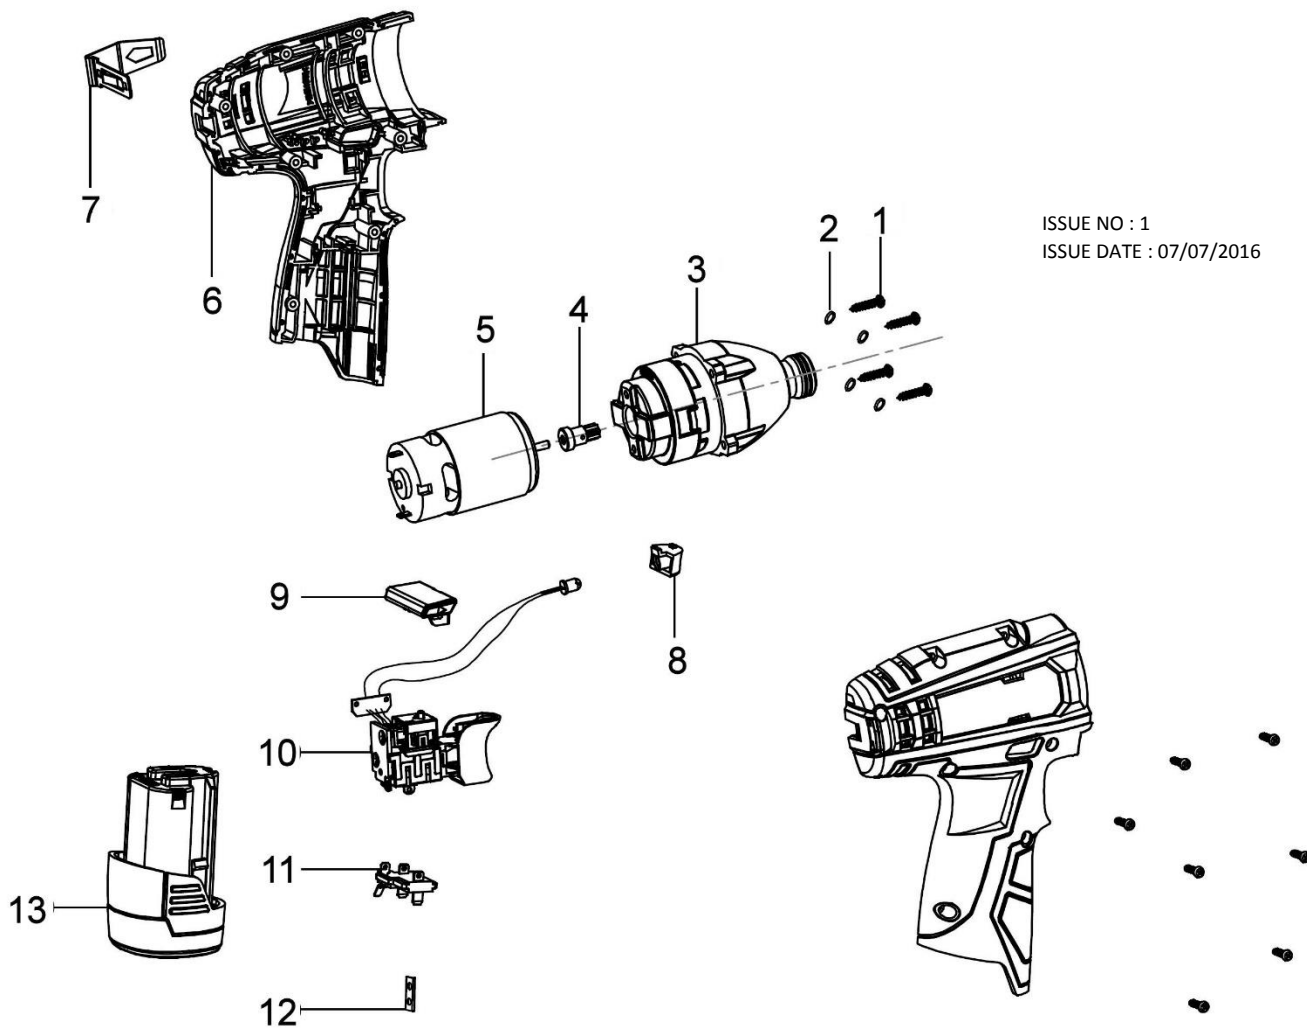

**PARTS FOR :**  
IMPACT DRIVER 12v ¼" HEX DRIVE 80 Nm-BODY ONLY  
**MODELS: CP1203**

ISSUE NO : 1  
ISSUE DATE : 07/07/2016

ITEM	PART NO	DESCRIPTION
1	CP1203.01	CASING SCREW
2	CP1203.02	SPRING WASHER
3	CP1203.03	GEARBOX
4	CP1203.04	MOTOR GEAR
5	CP1203.05	MOTOR
6	CP1203.06	CASING ASS'Y
7	CP1203.07	BELT CLIP
8	CP1203.08	LED COVER
9	CP1203.09	FORWARD/REVERSE ROD
10	CP1203.10	SWITCH ASS'Y
11	CP1203.11	BATTERY CONNECTOR ASS'Y
12	CP1203.12	BATTERY CONNECTION CLIP
13	CP1200BP	C/LESS POWER TOOL BATTERY 12V LI-ION
14	CP1200MC	LI-ION BATTERY CHARGER 12V 1 HOUR (NOT SHOWN)
15	CP1200CB	CANVAS BAG FOR CP1200 SERIES (NOT SHOWN)