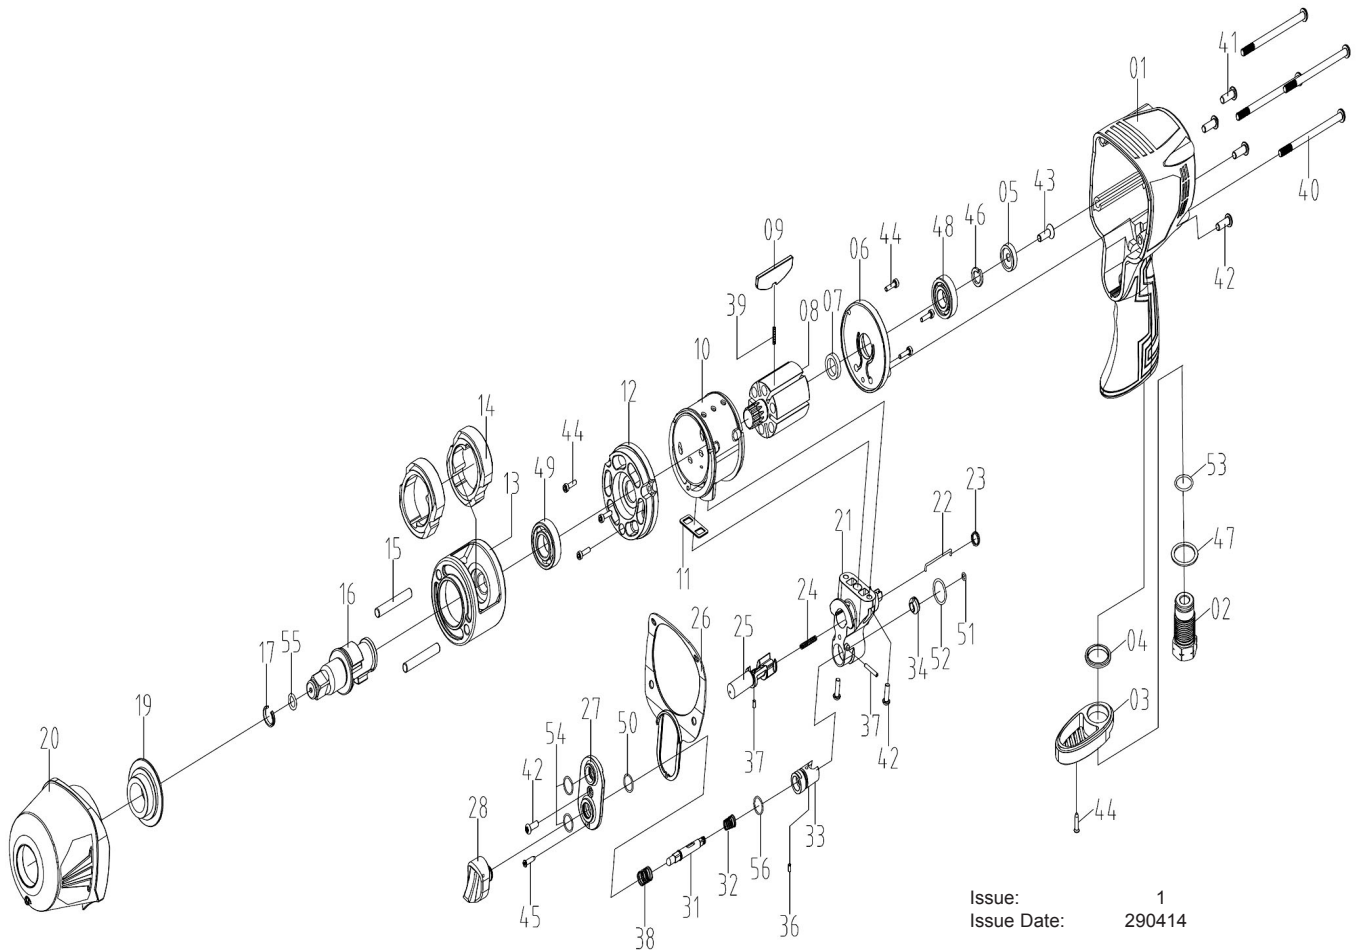

PARTS FOR:
COMPOSITE AIR IMPACT WRENCH 1/2" Sq Dr
TWIN HAMMER
 MODEL: **SA6006**

Issue: 1
 Issue Date: 290414

ITEM	PART NO	DESCRIPTION	ITEM	PART NO	DESCRIPTION	ITEM	PART NO	DESCRIPTION
1	SA6006.01	HOUSING	20	SA6006.20	AIR INLET BUSHING ASS'Y	41	SA6006.41	SCREW
2	SA6006.02	AIR INLET BUSHING	21	SA6006.21	VALVE BUSHING	42	SA6006.42	SCREW
3	SA6006.03	EXHAUST DEFLECTOR	22	SA6006.22	PIN	43	SA6006.43	SCREW
4	SA6006.04	SEAL	23	SA6006.23	SPRING	44	SA6006.44	SCREW
5	SA6006.05	WASHER	24	SA6006.24	SPRING	45	SA6006.45	SCREW
6	SA6006.06	REAR END PLATE	25	SA6006.25	REVERSE VALVE	46	SA6006.46	WASHER
7	SA6006.07	SPACER	26	SA6006.26	GASKET	47	SA6006.47	WASHER
8	SA6006.08	ROTOR	27	SA6006.27	VALVE CLOSURE	48	SA6006.48	BEARING (6001ZZ)
9	SA6006.09	ROTOR BLADE	28	SA6006.28	TRIGGER	49	SA6006.49	BEARING (6002ZZ)
10	SA6006.10	CYLINDER	31	SA6006.31	TRIGGER PIN	50	SA6006.50	O-RING
11	SA6006.11	GASKET	32	SA6006.32	SPRING	51	SA6006.51	O-RING
12	SA6006.12	FRONT END PLATE	33	SA6006.33	AIR REGULATOR	52	SA6006.52	O-RING
13	SA6006.13	HAMMER CAGE	34	SA6006.34	THROTTLE VALVE	53	SA6006.53	O-RING
14	SA6006.14	HAMMER DOG	36	SA6006.36	PIN	54	SA6006.54	O-RING
15	SA6006.15	HAMMER PIN	37	SA6006.37	PIN	55	SA6006.55	O-RING
16	SA6006.16	ANVIL (1/2")	38	SA6006.38	AIR INLET BUSHING	56	SA6006.56	O-RING
17	SA6006.17	SOCKET RETAINER	39	SA6006.39	SPRING			
19	SA6006.19	ANVIL BUSHING (1/2")	40	SA6006.40	CAP SCREW			